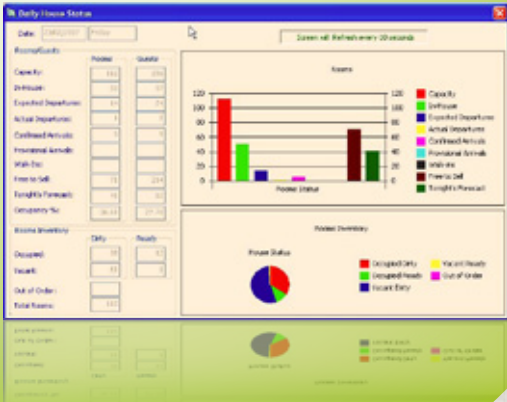

ΠΟΥ ΕΚΔΙΔΕΤΑΙ ΜΕΣΑ ΣΤΑ ΠΛΑΙΣΙΑ ΤΟΥ

**39^{ου} ΕΤΗΣΙΟΥ
ΞΕΝΟΔΟΧΕΙΑΚΟΥ ΣΥΝΕΔΡΙΟΥ**

ΚΑΙ ΤΗΣ

25^{ης} ΕΚΘΕΣΗΣ ΠΡΟΪΟΝΤΩΝ & ΥΠΗΡΕΣΙΩΝ

14 ΦΕΒΡΟΥΑΡΙΟΥ 2017

THEOVA UHS
ENTERPRISE SOLUTIONS

hotelware

Hospitality Industry Software Systems Suite

The Technology Behind a successful Hotel

hotelware PMS the flagship of the hotelware software systems suite offers the flexibility needed for hospitality day-to-day operations whether a small hotel or an international hotel chain.

Efficient **Reservations, front desk, cashiering** and **housekeeping** processes allow hotel personnel more time to attend guest needs and preferences making even the most demanding guest to feel at home.